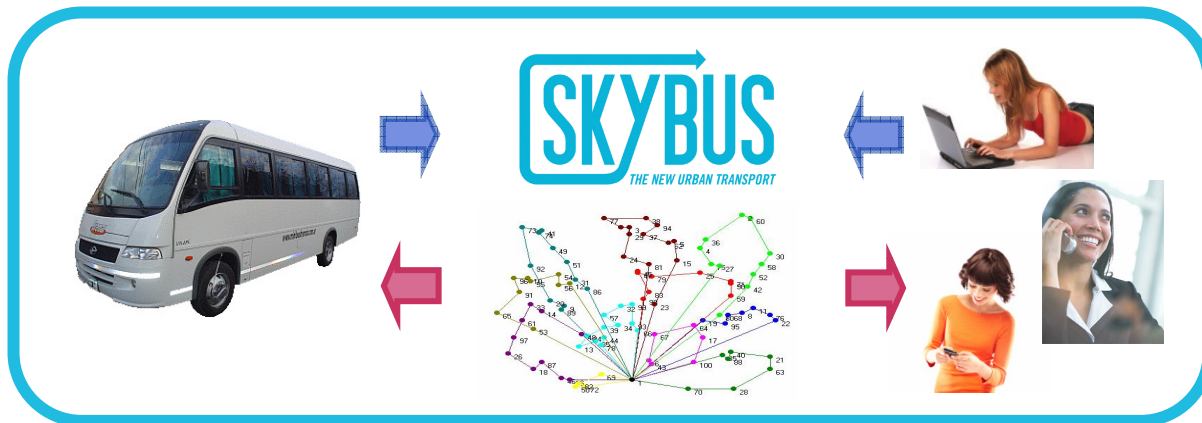

commuting
nightlife and leisure
professional mobility
children & teenagers
elderly & disabled
tourists

Skybus enables low-cost personalized urban transport

higher quality & flexibility

A flexible *à la carte* minibus that adapts routes dynamically according to passengers requests

1. Monitors transport operators' fleets
Positions, destinations, available seats

2. Registers customers' trip requests
Web, mobile apps, call-center...

3. Designs routes dynamically

Maximizes passenger trip's compatibility and minimizes trip times
Allocates requests to vehicles