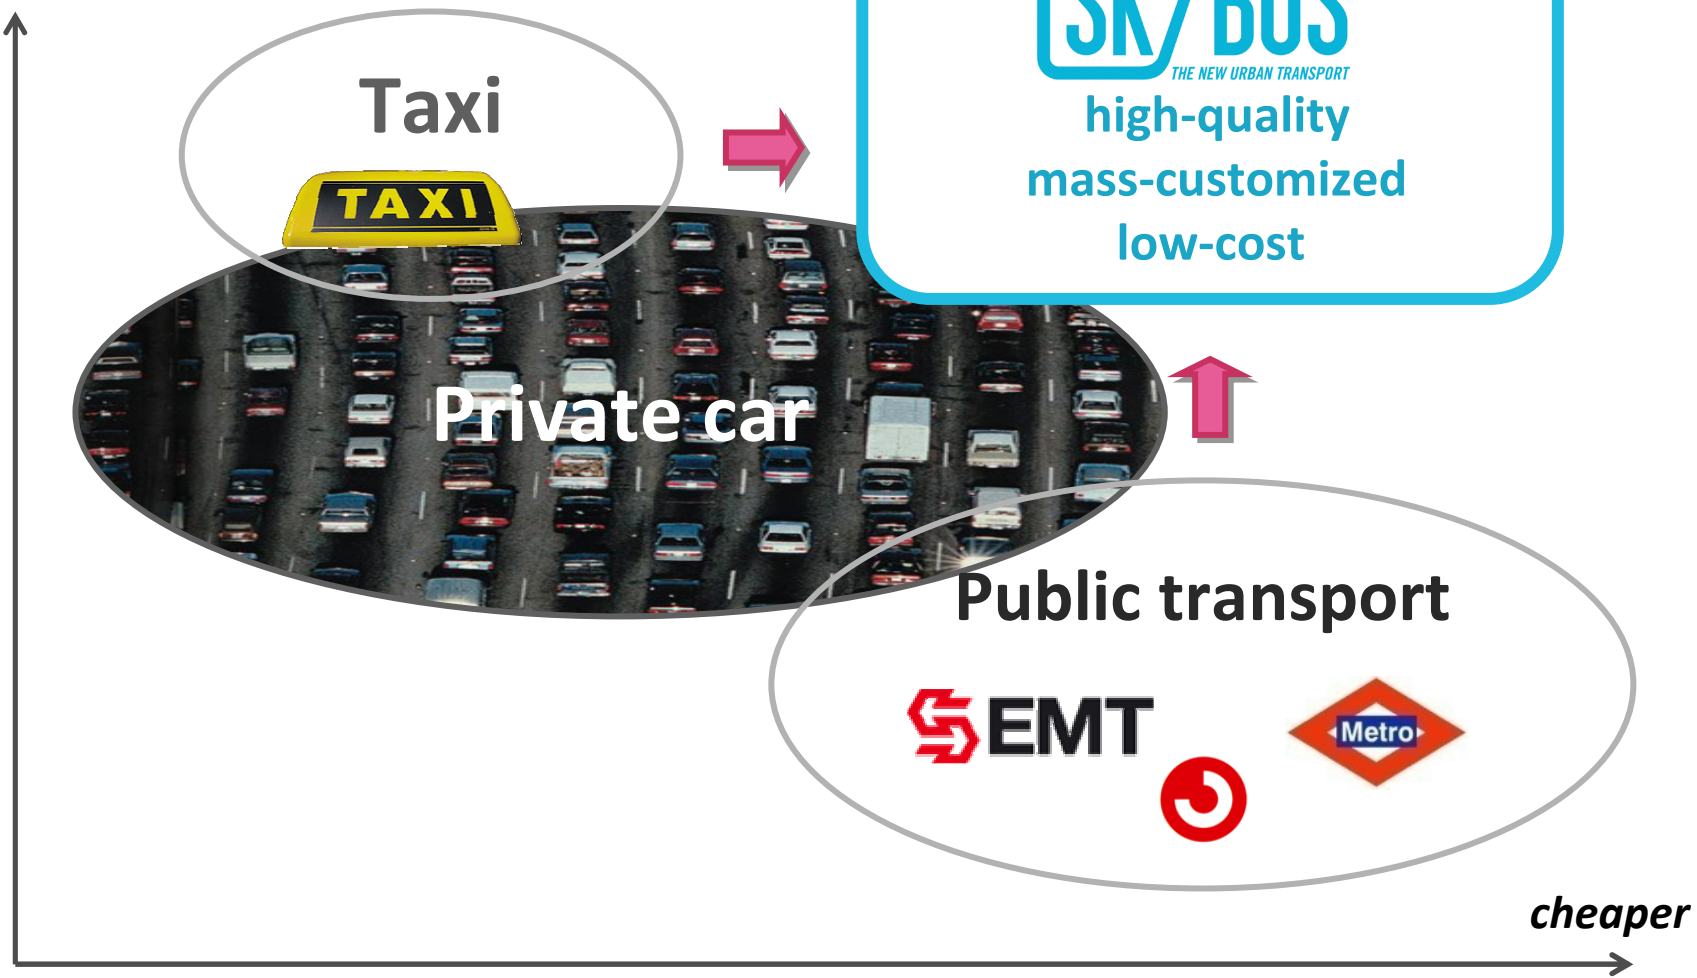

SUSTAINABLE URBAN MOBILITY

The fact we face
The challenge of servicing periphery

**a new
form of
mobility**

residential areas
business & industrial areas
sport, culture & leisure
transport hubs

oil dependency and rising price
increasing mobility demand
greenhouse emissions
pollution and noise
population ageing
quality of life
traffic jams
efficiency
safety

commuting
nightlife and leisure
professional mobility
children & teenagers
elderly & disabled
tourists

Skybus enables low-cost personalized urban transport

higher quality & flexibility

A flexible *à la carte* minibus that adapts routes dynamically according to passengers requests

1. Monitors transport operators' fleets
Positions, destinations, available seats

2. Registers customers' trip requests
Web, mobile apps, call-center...

3. Designs routes dynamically

Maximizes passenger trip's compatibility and minimizes trip times
Allocates requests to vehicles